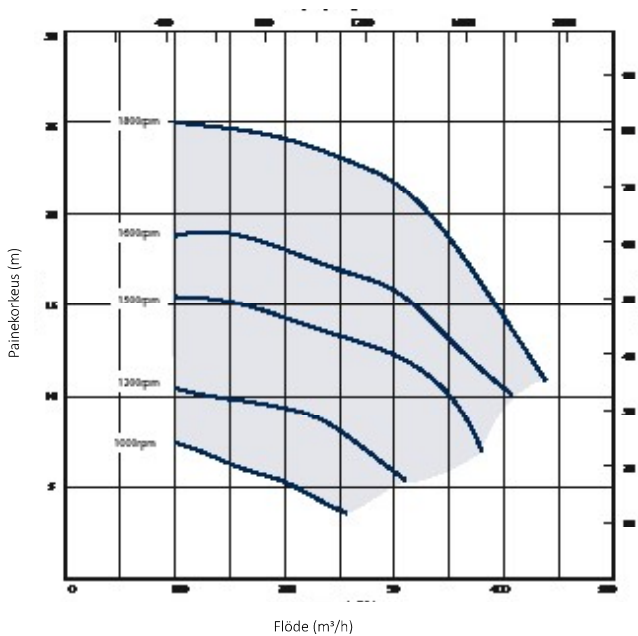

Pumppauskaaviot

S140

S150TS

S150

S150M

S200 Eco 5

D160