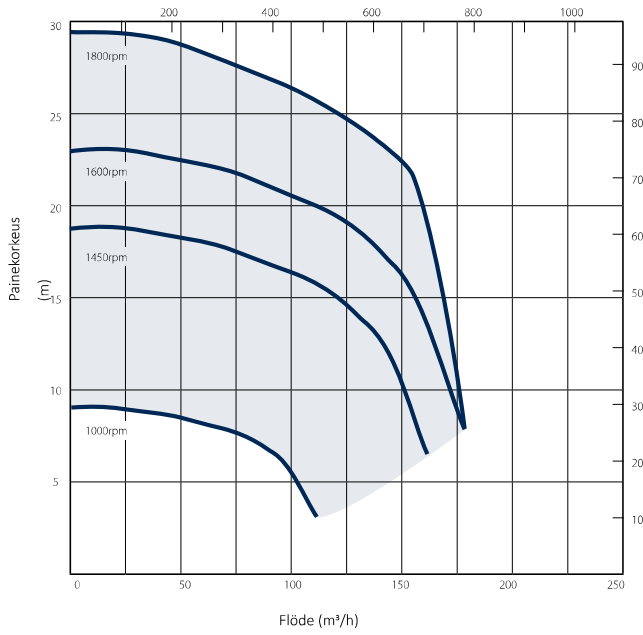

Pumppauskaaviot

S140

S150TS

S150

S150M

S200 Eco 5

D160