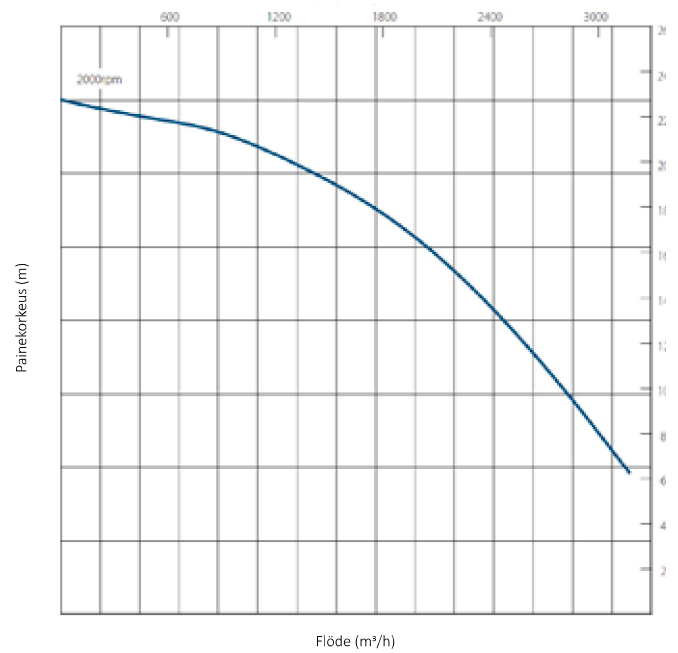

Pumppauskaaviot

S140

S150TS

S150

S150M

S200 Eco 5

D160