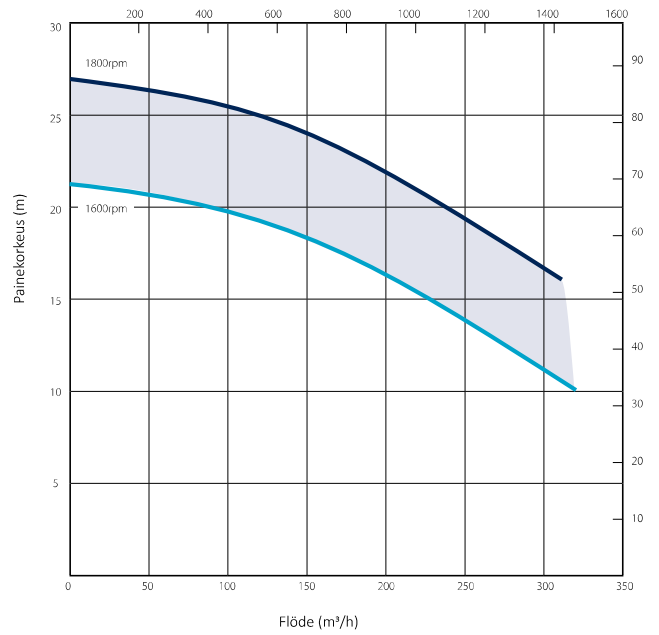

Pumppauskaaviot

S140

S150TS

S150

S150M

S200 Eco 5

D160